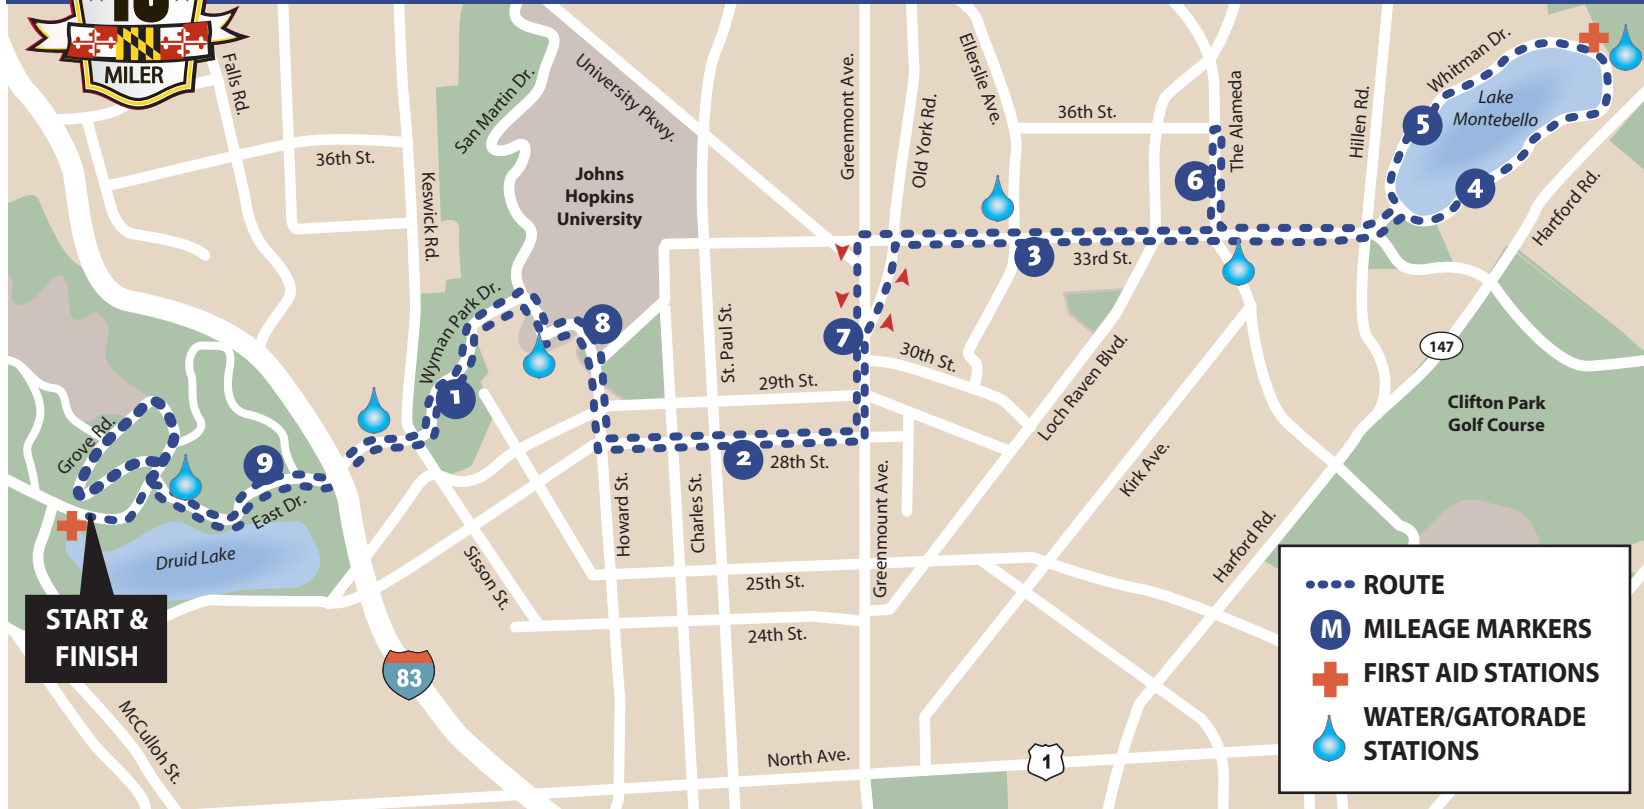

BALTIMORE TEN MILER

ELEVATION CHART